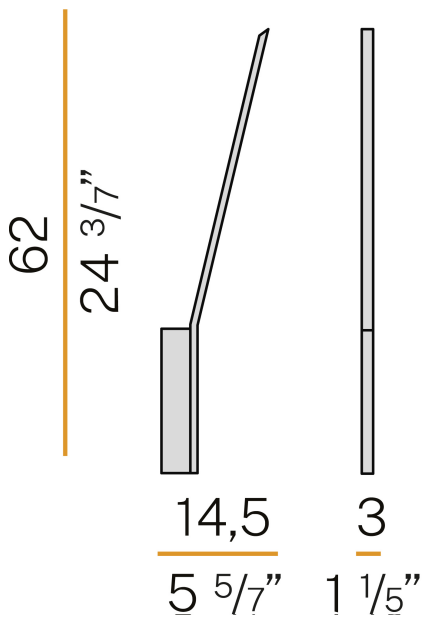

## Ypsilon

220-240V AC ON-OFF

A07219.000.0401

 mat brass

INDIRECT  
LIGHT

### Data sheet

CODE	A07219.000.0401
SYSTEM POWER CONSUMPTION	13W
EFFICACY	80.46lm/W
LIGHT SOURCE	LED
COLOUR TEMPERATURE	3000K Ra>90
LIGHT DISTRIBUTION	diffused
POWER SUPPLY	220-240V AC
FREQUENCY	50/60Hz
ELECTRICAL CONFIGURATION	ON-OFF
DRIVER	integrated included
NOMINAL LUMINOUS FLUX	1366lm
LUMEN OUTPUT	1046lm
EFFICIENCY	76.6%
WEIGHT	1,02 Kg
PROTECTION DEGREE	IP20
COLOUR TOLLERANCES	SDCM 3
PACKING DIMENSIONS (CM)	10,0 x 84,5 x 7,0

### Technical drawing

### Polar diagram